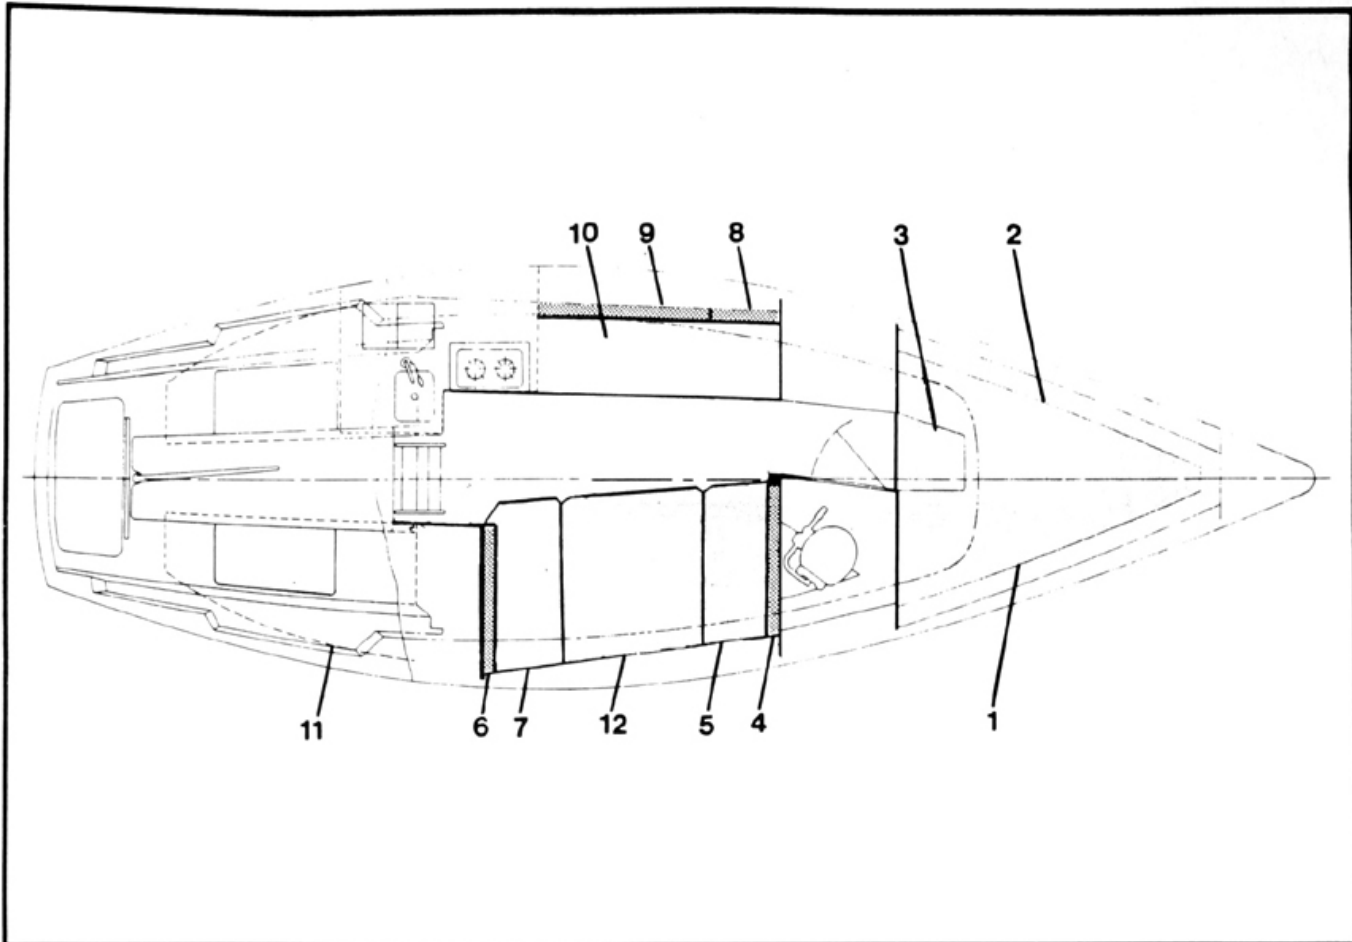

ref	Part Number	Description	std	opt
1	H 40 07 01 390	STARBOARD V BERTH CUSHION	1	
2	H 40 07 05 390	PORT V BERTH CUSHION	1	
3	H 40 07 09 390	V BERTH FILLER	1	
4	H 40 07 13 390	FORWARD DINETTE SEAT BACK	1	
5	H 40 07 17 390	FORWARD DINETTE SEAT BOTTOM	1	
6	H 40 07 21 390	AFT DINETTE SEAT BACK	1	
7	H 40 07 25 390	AFT DINETTE SEAT BOTTOM	1	
8	H 40 07 29 390	FORWARD SETTEE BACK	1	
9	H 40 07 33 390	AFT SETTEE BACK	1	
10	H 40 07 37 390	SETTEE BOTTOM, FOR STOVE OPTION	1	
	H 40 07 41 390	SETTEE BOTTOM, FOR OVEN OPTION	1	
11	H 40 07 45 390	QUARTERBERTH CUSHION	1	
12	H 40 07 17 390	DINETTE FILLER	1	
	H 40 07 00 100	DINETTE AFT GALLEY CUSHIONS, COMPLETE SET	1	

SPECIFY COLOR, MATERIAL, PATTERN, AND THICKNESS WHEN ORDERING CUSHIONS FROM AVAILABLE SELECTION