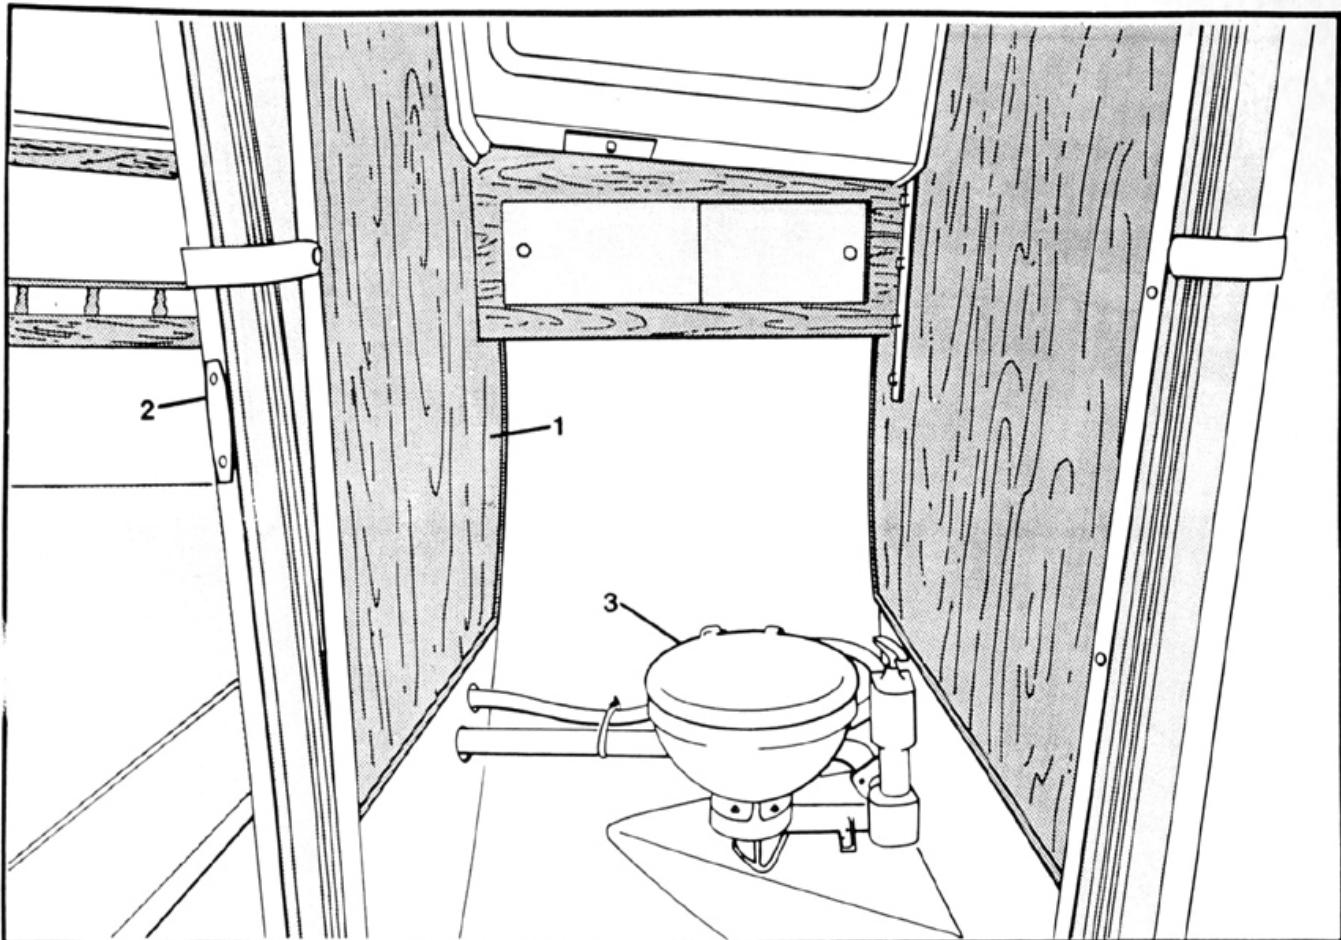

ref	Part Number	Description	std	ont
1	H 43 01 25 285	STARBOARD FORWARD BULKHEAD	1	
	H 43 01 25F	FASTENER KIT: (18) #10 x 1 1/4" SLOT. OHSMS, S.S. (18) #10 FINISH WASHER, S.S.	1	1
2	H 42 05 01 170	FORWARD CABIN SLIDING DOOR, VINYL		1
	H 42 05 03 170	DOOR TRACK, BROWN ANODIZED ALUMINUM		1
	H 42 05 03F	FASTENER KIT: (3) #6 x 1" SLOT. OHSMS, S.S.		1
	H 42 05 05 285	DOOR TRACK BACKING, TEAK		1
	H 42 05 05F	FASTENER KIT: (2) #10 x 2" SLOT. OHSMS, S.S. (2) #10 FINISH WASHER, S.S.		1
	H 42 05 09 677	MALE BUTTON, ON BULKHEAD		1
3	H 65 01 01 350	MARINE HEAD		1
	H 65 01 01F	FASTENER KIT: (4) 1/4" x 1" LAG BOLT, S.S.		1
	H 68 01 01 785	PORTABLE HEAD, NOT SHOWN		1
	H 44 01 15 285	SELF CONTAINED, PORTABLE HEAD SHELF		1
	H 44 01 15F	FASTENER KIT: (5) #10 x 1 1/4" SLOT, OHSMS, S.S.		1
	H 44 01 17 285	TEAK CLEAT, FOR PORTABLE HEAD		1
	H 44 01 17F	FASTENER KIT: (2) #10 x 1 1/4" SLOT, OHSMS, S.S.		1
	H 46 01 03 285	HULL-DECK INTERFACE, 29"		1
	H 46 01 03F	FASTENER KIT: (2) #10 x 1" SLOT, OHSMS, S.S. (2) #10 FINISH WASHER, S.S.		1