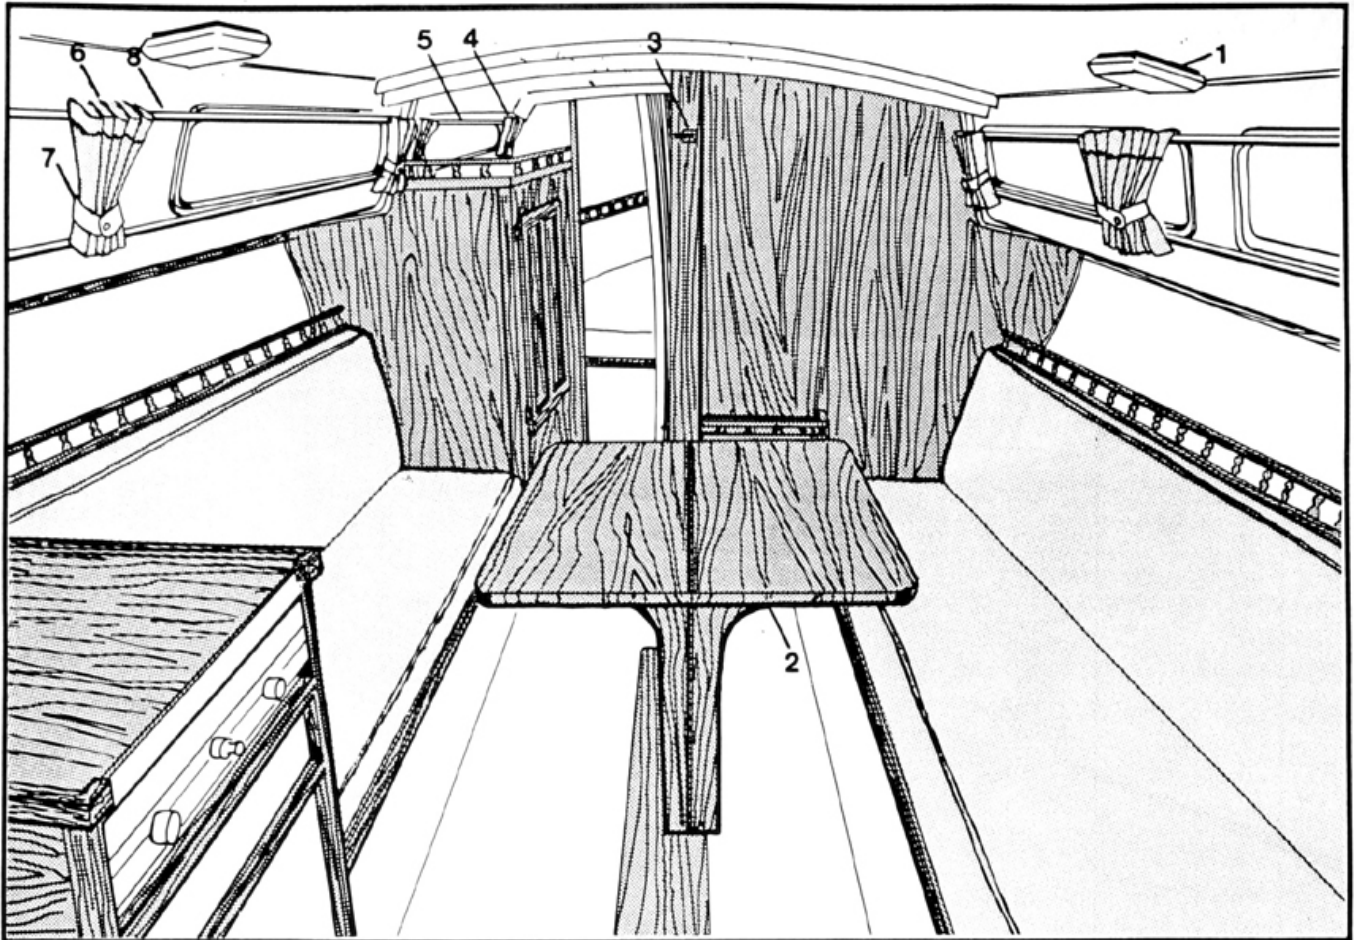

ref	Part Number	Description	std	opt
1	H 78 01 01 820	CABIN LIGHT		5
	H 78 01 01F	FASTENER KIT: (4) #10 x 1" PHIL. PHSMS, S.S.		5
2	H 44 03 01 285	FOLDING TABLE W/SHELF AND LEG		1
	H 44 03 01F	FASTENER KIT: (5) #10 x 1 1/2" SLOT, OHSMS, S.S.		1
		(5) #10 FINISH WASHER, S.S.		
3	H 44 03 09 722	BARREL BOLT, ON BULKHEAD, FOR TABLE		1
	H 44 03 09F	FASTENER KIT: (4) #4 x 3/4" PHIL. OHSMS, S.S.		1
	H 42 09 01 005	CARPETING, SPECIFY COLOR, DINETTE OR TRADITIONAL INTERIOR		1
4	H 42 02 01 390	CURTAIN W/SLIDES FOR FORWARD WINDOWS		4
	H 42 02 03 390	SNAP RETAINER		4
5	H 42 02 05 390	CURTAIN TRACK W/END STOPS, FOR FORWARD WINDOWS		4
	H 42 02 07 145	CLIP		8
6	H 42 01 01 390	CURTAIN W/SLIDES, FOR MAIN CABIN		8
7	H 42 01 03 390	SNAP RETAINER		8
8	H 42 01 05 390	CURTAIN TRACK W/END STOP, FOR MAIN CABIN		4
	H 42 01 07 145	CURTAIN CLIP, S.S.		16
	H 42 01 00 100	CURTAINS W/HARDWARE, COMPLETE SET		1