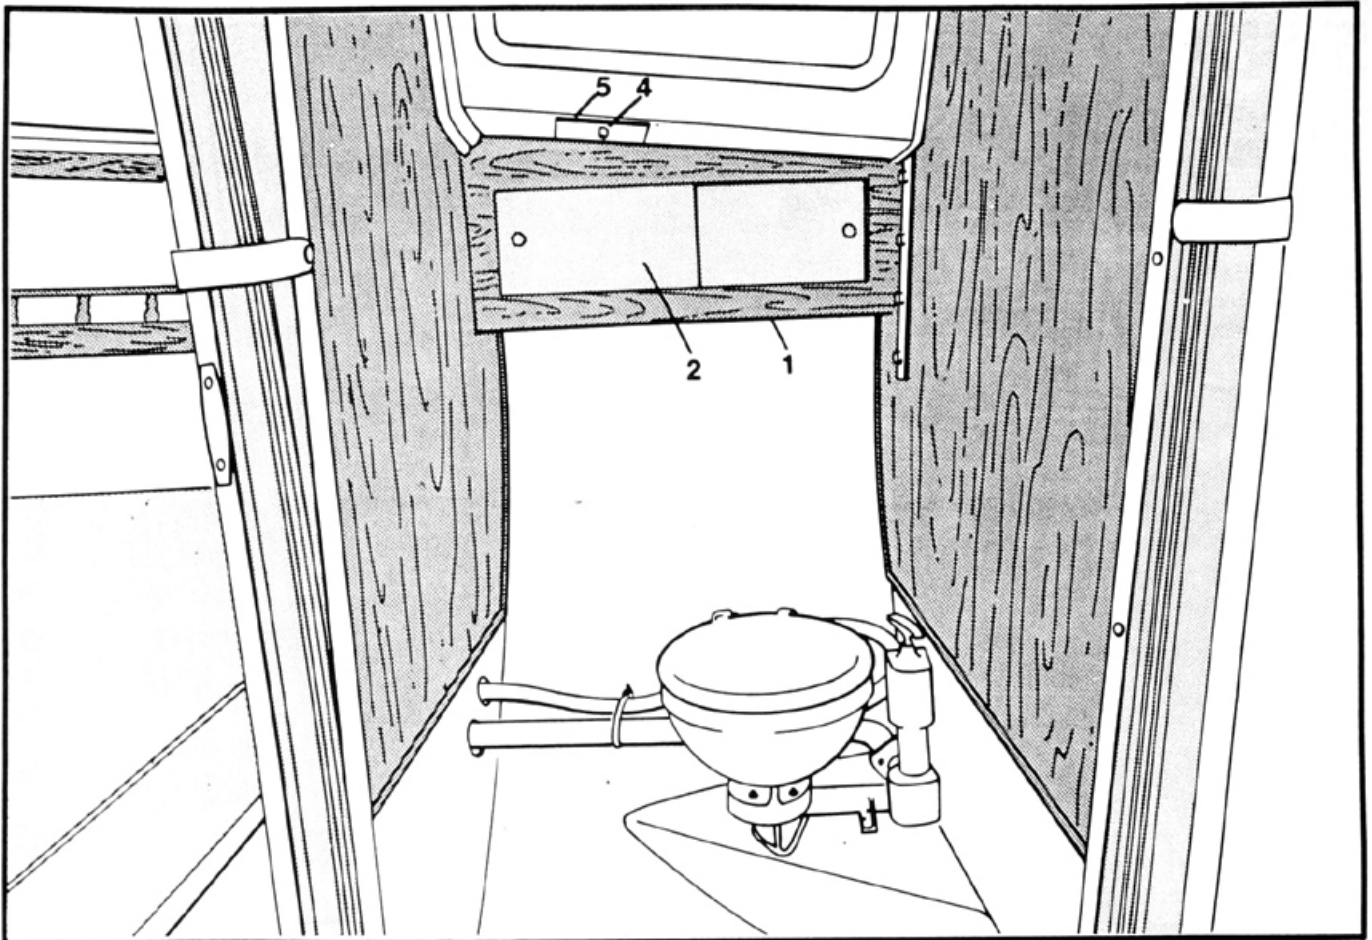

ref.	Part Number	Description	std.	opt
1	H 44 01 01 285 H 44 01 01F	HEAD STORAGE SHELF FASTENER KIT: (6) #10 x 2" SLOT. OHSMS, S.S. (6) #10 FINISH WASHER, S.S.	1	1
2	H 44 01 05 285 H 44 01 18 285 H 44 01 18F H 44 01 19 400 H 44 01 19F	SLIDING GLASS HEAD COMPARTMENT DOOR W/PIANO HINGE FASTENER KIT: (15) #6 x 5/8" SLOT. FHSMS, S.S. HEAD COMPARTMENT CLASP AND HOOK FASTENER KIT: (1) #6 x 5/8" SLOT. FHSMS, S.S.	2	1 1 1 2 2
3	H 44 01 41 285 H 44 01 23 285 H 44 01 23 F	HEAD COMPARTMENT BULKHEAD W/MOLDING TRIM FASTENER KIT: (6) #10 x 1 1/2" SLOT. OHSMS, S.S. HEAD COMPARTMENT DOOR FRAME FASTENER KIT: (6) #10 x 1 1/4" SLOT. OHSMS, S.S.	1	1 1 1
	H 44 01 09 285 H 44 01 09F H 44 01 13 734 H 44 01 13F H 44 01 14 734	WASH BASIN COUNTER FASTENER KIT: (5) #10 x 1 1/2" SLOT. OHSMS, S.S. WASH BASIN, S.S. (5) #10 FINISH WASHER, S.S. FASTENER KIT: (4) JIFFY CLAMP WASH BASIN STOPPER	1	1 1 1 1
4	H 22 09 05 615	END CAP, WHITE PLASTIC, FOR THRU BOLTS	12	
5	H 22 10 03 900	BACK-UP PLATE, FOR LOWER SHROUDS, S.S.	4