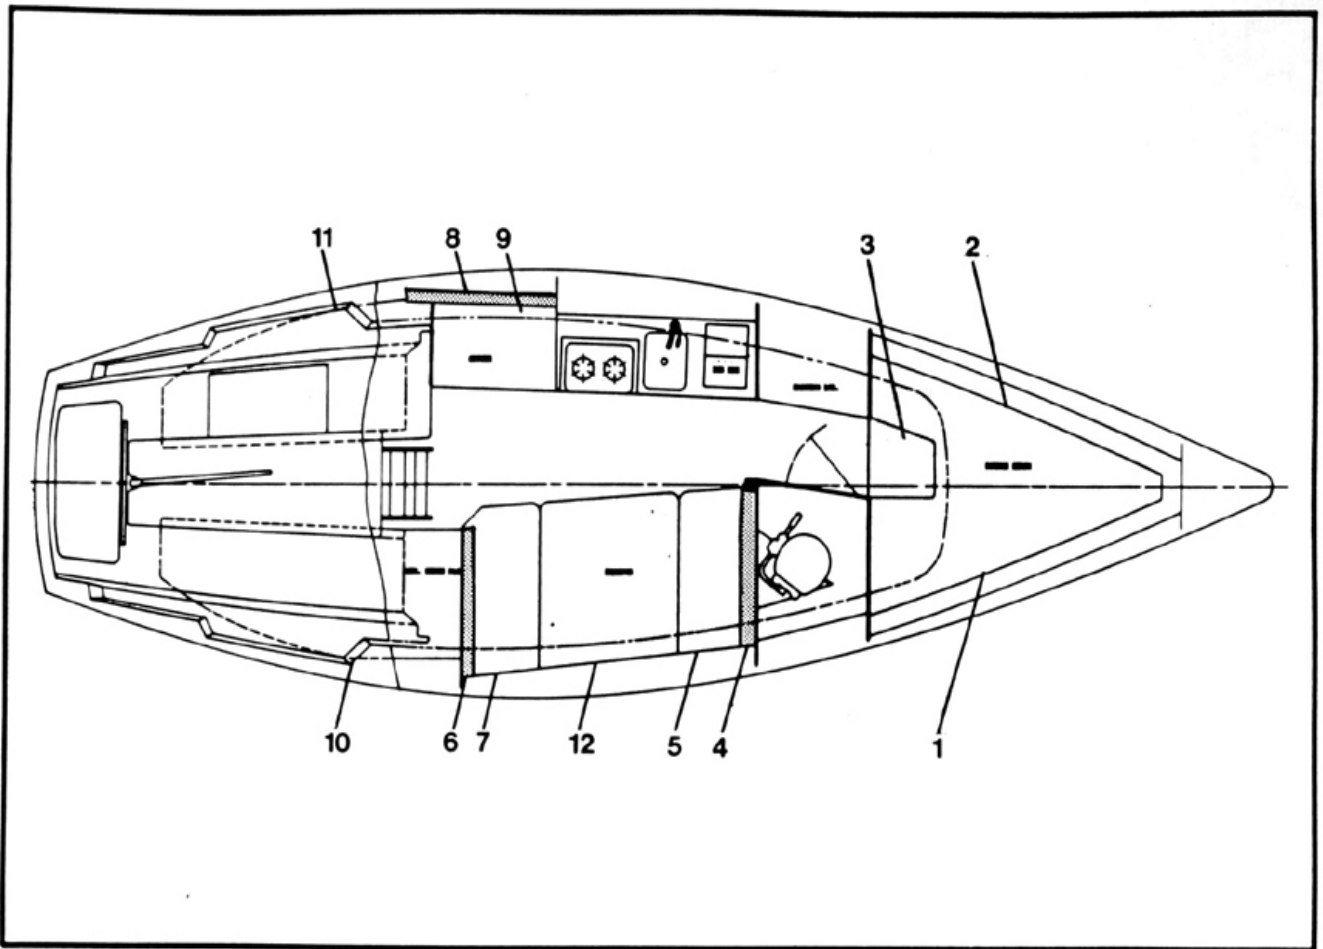

ref	Part Number	Description	std	opt
1	H 40 11 01 390	STARBOARD V BERTH CUSHION	1	
2	H 40 11 05 390	PORT V BERTH CUSHION	1	
3	H 40 11 09 390	V BERTH FILLER	1	
4	H 40 11 13 390	FORWARD DINETTE SEAT BACK	1	
5	H 40 11 17 390	FORWARD DINETTE SEAT BOTTOM	1	
6	H 40 11 21 390	AFT DINETTE SEAT BACK	1	
7	H 40 11 25 390	AFT DINETTE SEAT BOTTOM	1	
8	H 40 11 29 290	SETTEE BACK	1	
9	H 40 11 33 390	SETTEE BOTTOM	1	
10	H 40 11 37 390	STARBOARD QUARTERBERTH	1	
11	H 40 11 41 390	PORT QUARTERBERTH	1	
12	H 40 11 43 390	DINETTE FILLER	1	
	H 40 11 00 100	DINETTE SIDE GALLEY CUSHIONS, COMPLETE SET	1	

SPECIFY COLOR, MATERIAL, PATTERN AND THICKNESS WHEN ORDERING CUSHIONS FROM AVAILABLE SELECTION