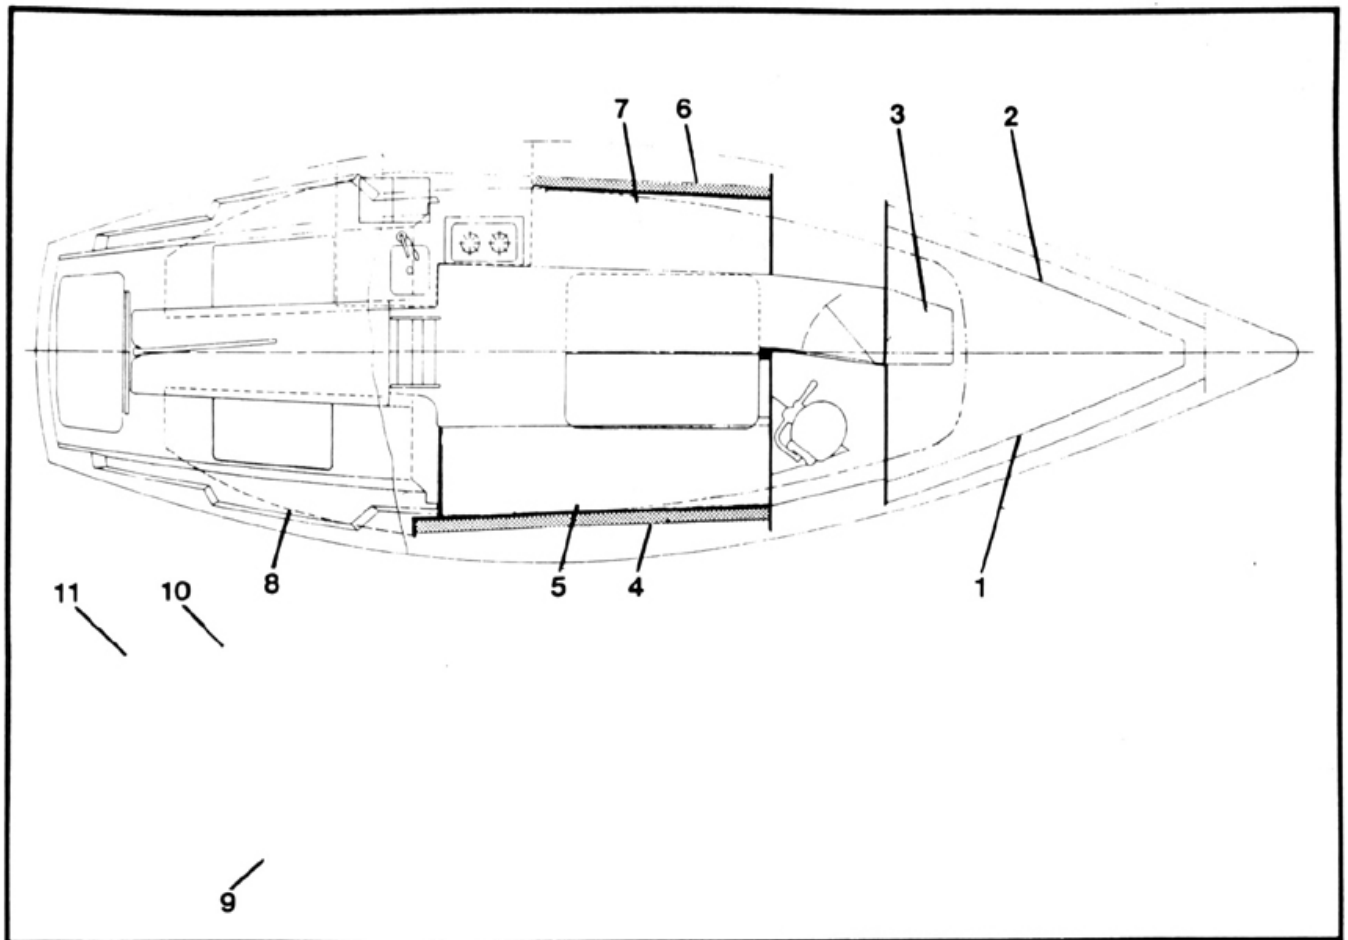

REF.	PART NUMBER	DESCRIPTION	STD.	OPT.
1	H 41 05 01 285	FORWARD STARBOARD HATCH LID	1	
2	H 41 05 03 285	FORWARD PORT HATCH LID	1	
3	H 41 05 05 285	MIDDLE HATCH LID	1	
	H 41 05 05F	FASTENER KIT: (2) #10 1 1/4" SLOT. OHSMS, S.S. (2) #10 FINISH WASHER, S.S.	1	
4	H 41 05 07 285	AFT STARBOARD HATCH LID	1	
5	H 41 05 09 285	AFT PORT HATCH LID	1	
6	H 41 05 11 285	FORWARD DINETTE SEAT HATCH LID	1	
7	H 41 05 13 285	AFT DINETTE SEAT HATCH LID	1	
8	H 41 05 15 285	BILGE COVER	1	
	H 41 05 15F	FASTENER KIT: (4) #10 1 1/2" SLOT. OHSMS, S.S. (4) #10 FINISH WASHER, S.S.	1	
9	H 41 05 19 285	STARBOARD QUARTERBERTH HATCH LID	1	
10	H 41 05 21 285	STARBOARD ENGINE INSPECTION PORT	1	
11	H 41 05 23 285	SETTEE HATCH LID	1	
12	H 41 05 25 285	SIDE GALLEY HATCH LID	1	
13	H 41 05 27 285	PORT QUARTERBERTH HATCH LID	1	
14	H 41 05 29 285	PORT ENGINE INSPECTION PORT	1	
15	H 41 05 31 285	RUDDER POST INSPECTION PORT	2	
	H 41 05 00 100	DINETTE SIDE GALLEY HATCH LIDS, COMPLETE SET HATCH LIDS FOR DINETTE SIDE GALLEY	1	

ref	Part Number	Description	std	opt
1	H 40 03 01 390	STARBOARD V-BERTH CUSHION		1
2	H 40 03 05 390	PORT V-BERTH CUSHION		1
3	H 40 03 09 390	V-BERTH FILLER		1
4	H 40 03 13 390	STARBOARD SETTEE BACK		1
5	H 40 03 15 390	STARBOARD SETTEE BOTTOM		1
6	H 40 03 19 390	PORT SETTEE BACK		1
7	H 40 03 21 390	PORT SETTEE BOTTOM, FOR STOVE OPTION		1
	H 40 03 25 390	PORT SETTEE BOTTOM, FOR OVEN OPTION		1
8	H 40 03 29 390	QUARTERBERTH CUSHION		1
9	H 40 01 01 390	STARBOARD COCKPIT CUSHION, VINYL		1
10	H 40 01 03 390	PORT COCKPIT CUSHION VINYL		
11	H 40 01 05 390	LAZARETTE CUSHION, VINYL - SPECIFY IF DELUXE AFT TRAVELER, MIDSHIP TRAVELER, OR AFT TRAVELER, WHEN ORDERING LAZARETTE CUSHION		
	H 40 03 00 100	TRADITIONAL INTERIOR CUSHIONS, COMPLETE SET		1
	H 40 15 01 677	CUSHION SNAP, S.S.		10