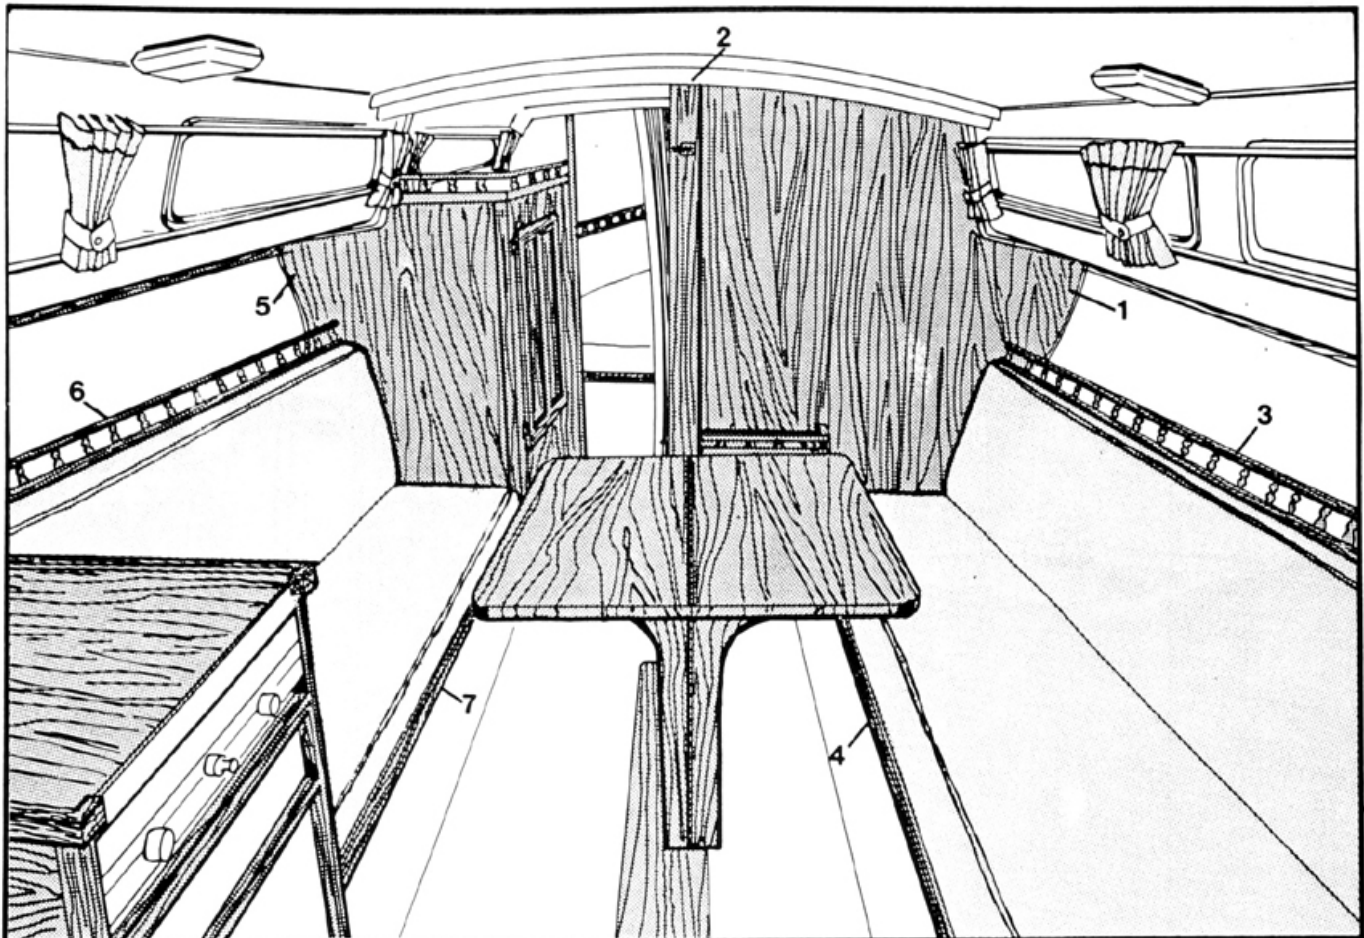

ref	Part Number	Description	std	opt
1	H 43 01 01 285 H 43 01 01F	STARBOARD MAIN CABIN BULKHEAD, FOR TRADITIONAL INTERIOR ONLY FASTENER KIT: (14) #10 x 1 1/4" SLOT. OHSMS S.S. (14) #10 FINISH WASHER, S.S. (2) 1/4"-20 x 2" SLOT. FHMS, S.S. (2) 1/4" FLAT, LOCK, HEX NUT, S.S. (2) #14 FINISH WASHER, S.S.		1
	H 43 01 02 285 H 43 01 02F	STARBOARD MAIN CABIN BULKHEAD TRIM FASTENER KIT: (6) #10 x 2" SLOT. OHSMS, S.S. (6) #10 FINISH WASHER, S.S.		1
2	H 43 01 53 285	COMPRESSION POST, FOR TRADITIONAL INTERIOR ONLY		1
3	H 46 03 05 285 H 46 03 05F	STARBOARD MAIN CABIN PINRAIL, 91 1/2" FASTENER KIT: (5) #10 x 1 1/4" SLOT. OHSMS, S.S. (5) #10 FINISH WASHER, S.S.		1
4	H 46 01 13 285 H 46 01 13F	STARBOARD SETTEE TRIM, 75 3/4" FASTENER KIT: (5) #10 x 1 1/4" SLOT OHSMS, S.S. (5) #10 FINISH WASHER, S.S.		1
5	H 43 01 15 285 H 43 01 15F	PORT MAIN CABIN BULKHEAD, TEAK FASTENER KIT: (7) #10 x 1 1/4" SLOT. OHSMS, S.S. (7) #10 FINISH WASHER, S.S.	1	1
	H 43 01 19 285 H 43 01 19F	PORT MAIN CABIN BULKHEAD TRIM, 50 1/2" FASTENER KIT: (4) #10 x 2" SLOT OHSMS, S.S. (4) #10 FINISH WASHER	1	1
6	H 46 03 07 285 H 46 03 07 F	PORT MAIN CABIN PINRAIL, 35" FASTENER KIT: (3) #10 x 1 1/4" SLOT. OHSMS, S.S. (3) #10 FINISH WASHER		1
7	H 46 01 15 285 H 46 01 15F	PORT SETTEE TRIM, 82 3/4" FASTENER KIT: (7) #10 x 1 1/4" SLOT. OHSMS, S.S. (7) #10 FINISH WASHER, S.S.		1