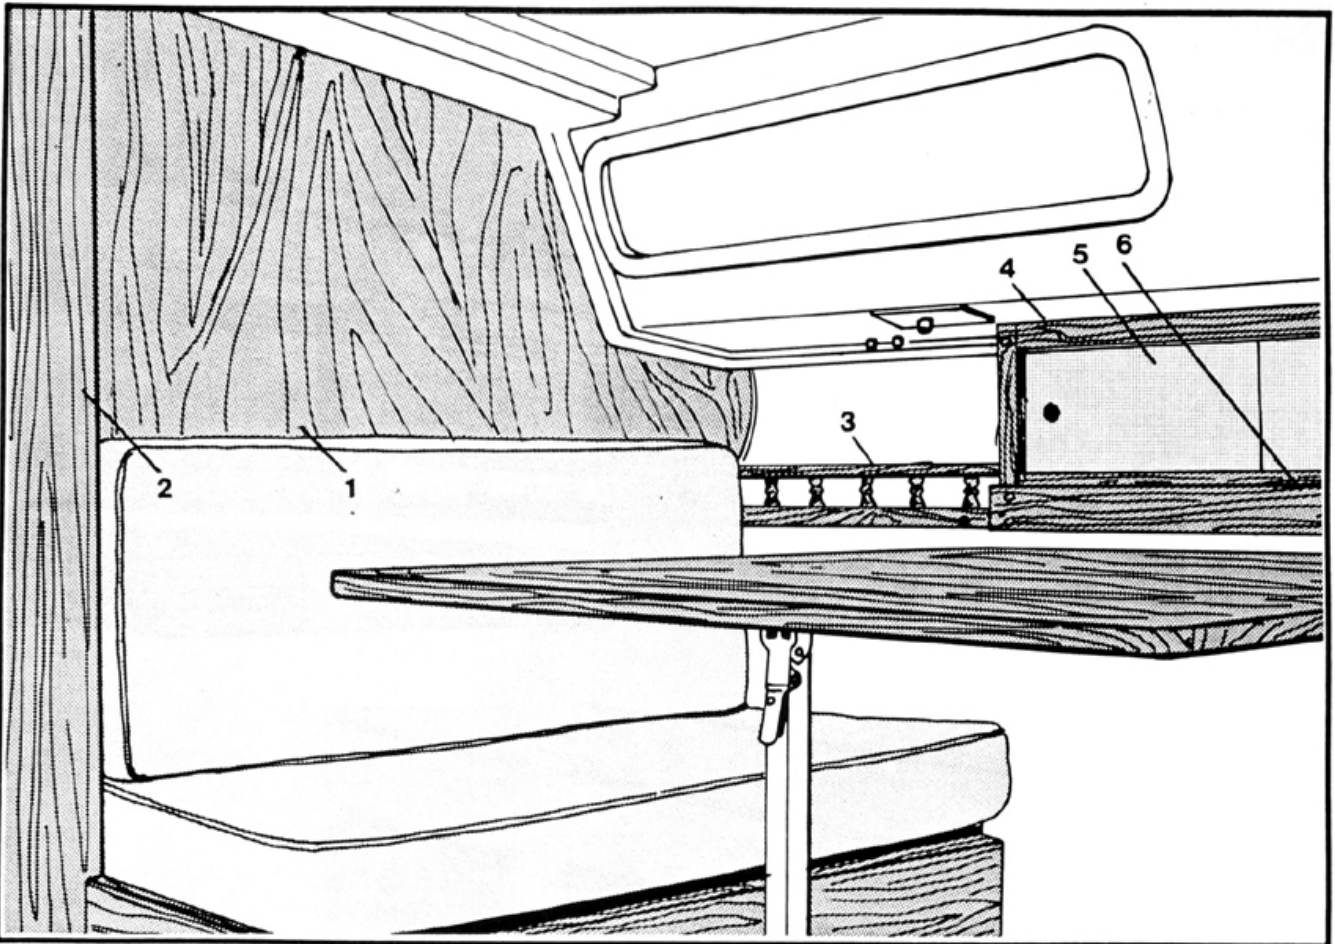

ref.	Part Number	Description	std.	opt.
1	H 43 01 03 285	STARBOARD MAIN CABIN BULKHEAD, TEAK, FOR DINETTE INTERIOR ONLY		1
	H 43 01 03F	FASTENER KIT: (11) #10 x 1 1/4" SLOT. OHSMS, S.S. (11) #10 FINISH WASHER, S.S. (5) 1/4"-20 x 1 1/4" FHMS, S.S. (5) 1/4" FLAT WASHER, S.S. (5) 1/4" LOCK WASHER, S.S. (5) 1/4"-20 HEX NUT. S.S.		1
	H 43 01 04 285	STARBOARD MAIN CABIN BULKHEAD TRIM		1
	H 43 01 04F	FASTENER KIT: (6) #10 x 2" SLOT. OHSMS, S.S. (6) #10 FINISH WASHER, S.S.		1
2	H 43 01 55 285	COMPRESSION POST FOR DINETTE INTERIOR ONLY		1
	H 43 01 55F	FASTENER KIT: (4) #10 x 2" SLOT. OHSMS S.S. (4) #10 FINISH WASHER, S.S.		1
3	H 46 03 09 285	STARBOARD MAIN CABIN PINRAIL, 21" FOR DINETTE STORAGE SHELF		2
	H 46 03 09F	FASTENER KIT: (2) #10 x 1 1/4" SLOT. OHSMS, S.S. (2) #10 FINISH WASHER, S.S.		2
4	H 46 05 01 285	DINETTE STORAGE SHELF		1
	H 46 05 01F	FASTENER KIT: (2) #10 x 2" SLOT. OHSMS, S.S. (3) #10 x 1 1/2" SLOT. OHSMS, S.S. (5) #10 FINISH WASHER, S.S.		1
5	H 46 05 05 285	SLIDING GLASS		2
6	H 46 01 07 285	DINETTE STORAGE SHELF TRIM		1
	H 46 01 07F	FASTENER KIT: (3) #10 x 1 1/4" SLOT. OHSMS, S.S. (3) #10 FINISH WASHER, S.S.		1