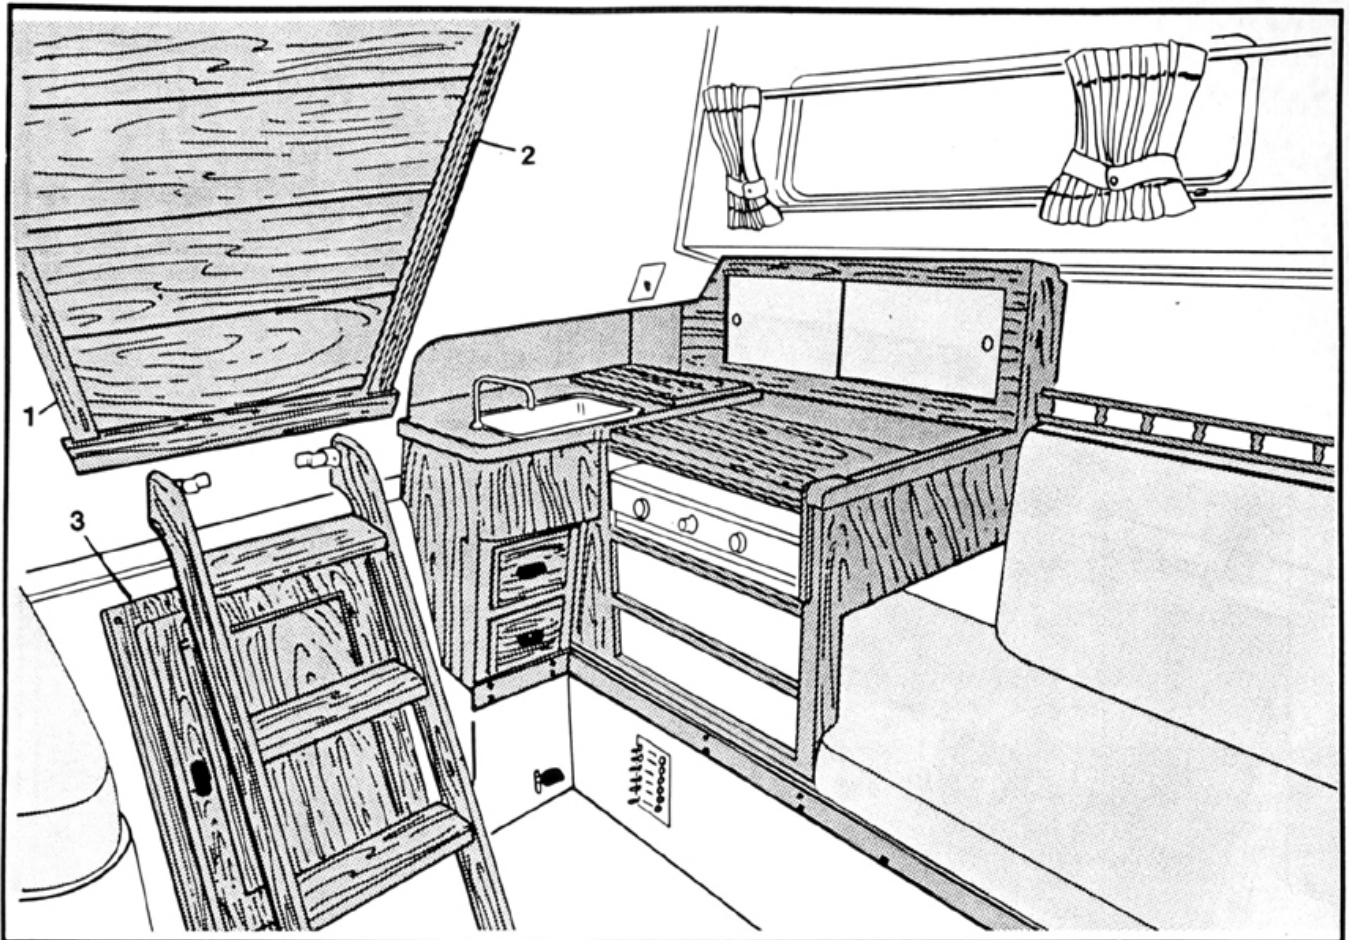

ref.	Part Number	Description	std.	opt.
1	H 26 03 39 285	STARBOARD INTERIOR COMPANIONWAY TRIM, TEAK	1	
2	H 26 03 41 285	PORT INTERIOR COMPANIONWAY TRIM, TEAK	1	
	H 26 03 51 012	MOLDING TRIM, WHITE VINYL, 10'-5" ON MAIN HATCH	1	
	H 26 03 51F	FASTENER KIT: (24) #8 x 3/4" PHIL. PHSMS, S.S.	1	
	H 43 03 15 285	QUARTERBERTH PINRAIL, 37 1/2" FOR DINETTE INTERIOR	1	
	H 46 03 15F	FASTENER KIT: (2) #10 x 1 1/4" SLOT. OHSMS, S.S.	1	
		(2) #10 FINISH WASHER, S.S.		
	H 46 01 17 285	OVER ENGINE COMPARTMENT TRIM, 26"	1	
	H 46 01 17F	FASTENER KIT: (3) #10 x 1" SLOT. OHSMS, S.S.	1	
3	H 42 07 01 285	ENGINE COMPARTMENT DOOR AND FRAME SPECIFY ENGINE		1
	H 42 07 01F	FASTENER KIT: (5) #10 X 1 1/4" SLOT. OHSMS, S.S.		1
		(5) #10 FINISH WASHERS, S.S.		
	H 43 01 57 285	DINETTE SEAT PANEL.		1
	H 43 01 57F	FASTENER KIT: (5) #10 x 1 1/4" SLOT. OHSMS, S.S.		1
		(5) #10 FINISH WASHER, S.S.		
	H 43 01 63 285	DINETTE SEAT KNEE		1
	H 43 01 63F	FASTENER KIT: (5) #10 x 1 1/4" SLOT. OHSMS, S.S.		1
		(5) #10 FINISH WASHER, S.S.