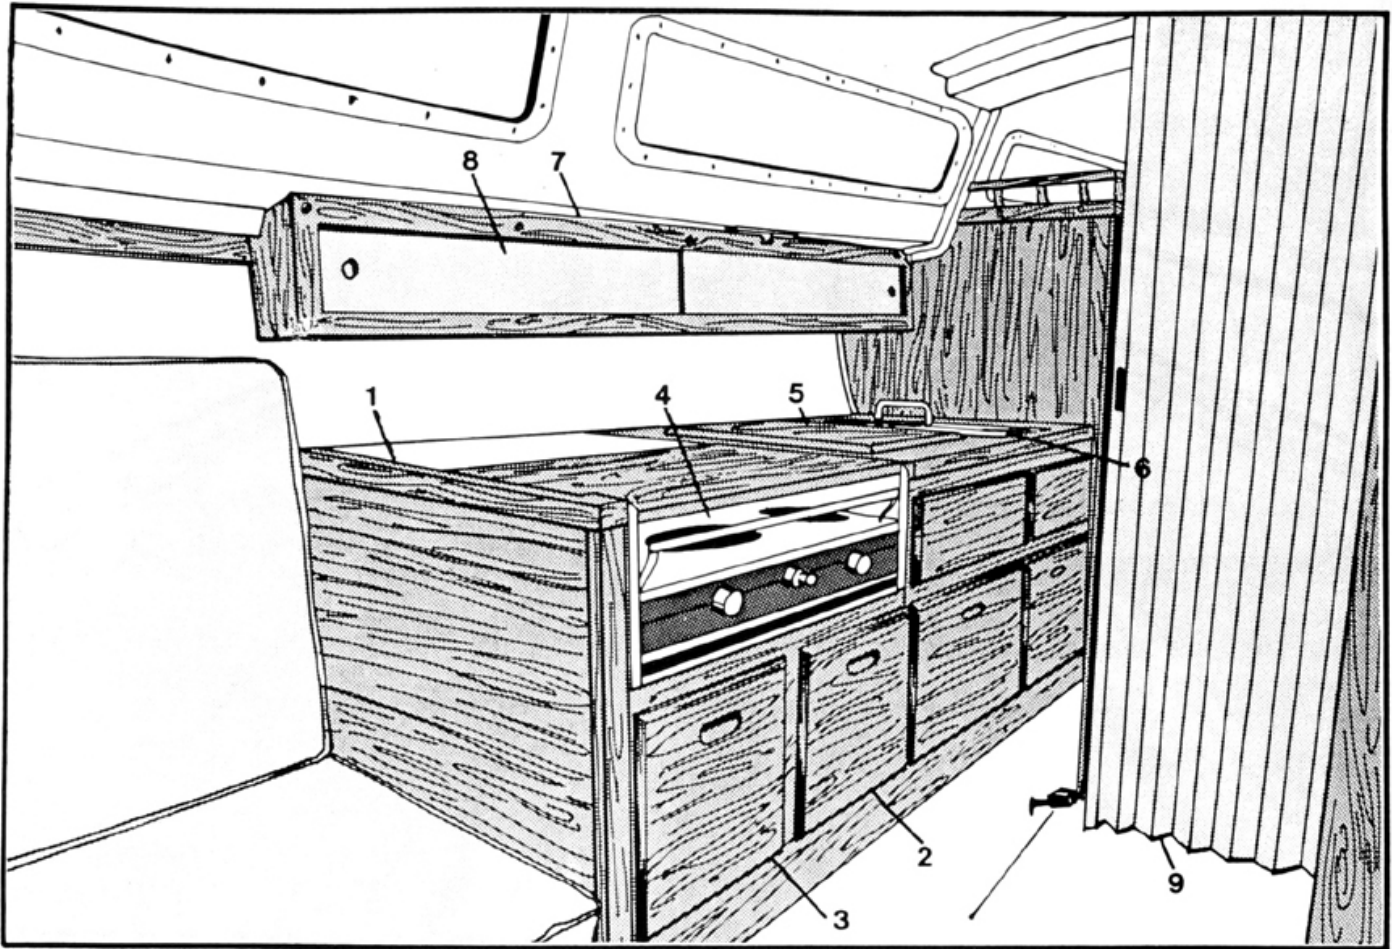

ref.	Part Number	Description	std	opt
1	H 45 01 01 285	SIDE GALLEY UNIT, TEAK		1
	H 45 01 01F	FASTENER KIT: (5) #10 x 2" SLOT. OHSMS, S.S.		1
		(4) #10 x 1 1/2" SLOT. OHSMS, S.S.		
		(9) #10 FINISH WASHER, S.S.		
2	H 45 01 07 285	FORWARD SIDE GALLEY DRAWER		1
3	H 45 01 09 285	AFT SIDE GALLEY DRAWER		1
4	H 44 08 01 580	2 BURNER GIMBALLED STOVE W/CUTTING BOARD		1
	H 44 08 01F	FASTENER KIT: (2) #6 x 1" SLOT. OHSMS, S.S.		1
5	H 45 01 15 285	ICE BOX LID		1
	H 45 01 17 100	ICE BOX PAN, FIBERGLASS		1
	H 45 01 17F	FASTENER KIT: (22) #10 x 1" SLOT. OHSMS .S.S.		1
6	H 45 01 19 734	SINK, S.S.		1
	H 45 01 19F	FASTENER KIT: (4) JIFFY CLAMP		1
	H 45 01 21 734	SINK STOPPER		1
7	H 46 05 03 285	SIDE GALLEY STORAGE SHELF		1
	H 46 05 03F	FASTENER KIT: (5) #10 x 2" SLOT. OHSMS, S.S.		1
		(8) #10 FINISH WASHER, S.S.		
		(3) #10 x 1 1/4" SLOT. OHSMS, S.S.		
		(3) #6 x 1" SLOT. OHSMS, S.S.		
8	H 45 05 05 285	SLIDING GLASS		2
9	H 42 03 01 170	MAIN CABIN SLIDING DOOR VINYL		1
	H 42 03 03 170	DOOR TRACK, BROWN ANODIZED ALUMINUM		1
	H 42 03 03F	FASTENER KIT: (3) #6 x 1" SLOT. OHSMS, S.S.		1
	H 42 03 05 285	DOOR TRACK BACKING, TEAK		1
	H 42 03 05F	FASTENER KIT: (2) #10 x 2" SLOT. OHSMS, S.S.		1
		(2) #10 FINISH WASHER, S.S.		
	H 42 03 07 677	MALE BUTTON, ON BULKHEAD		1