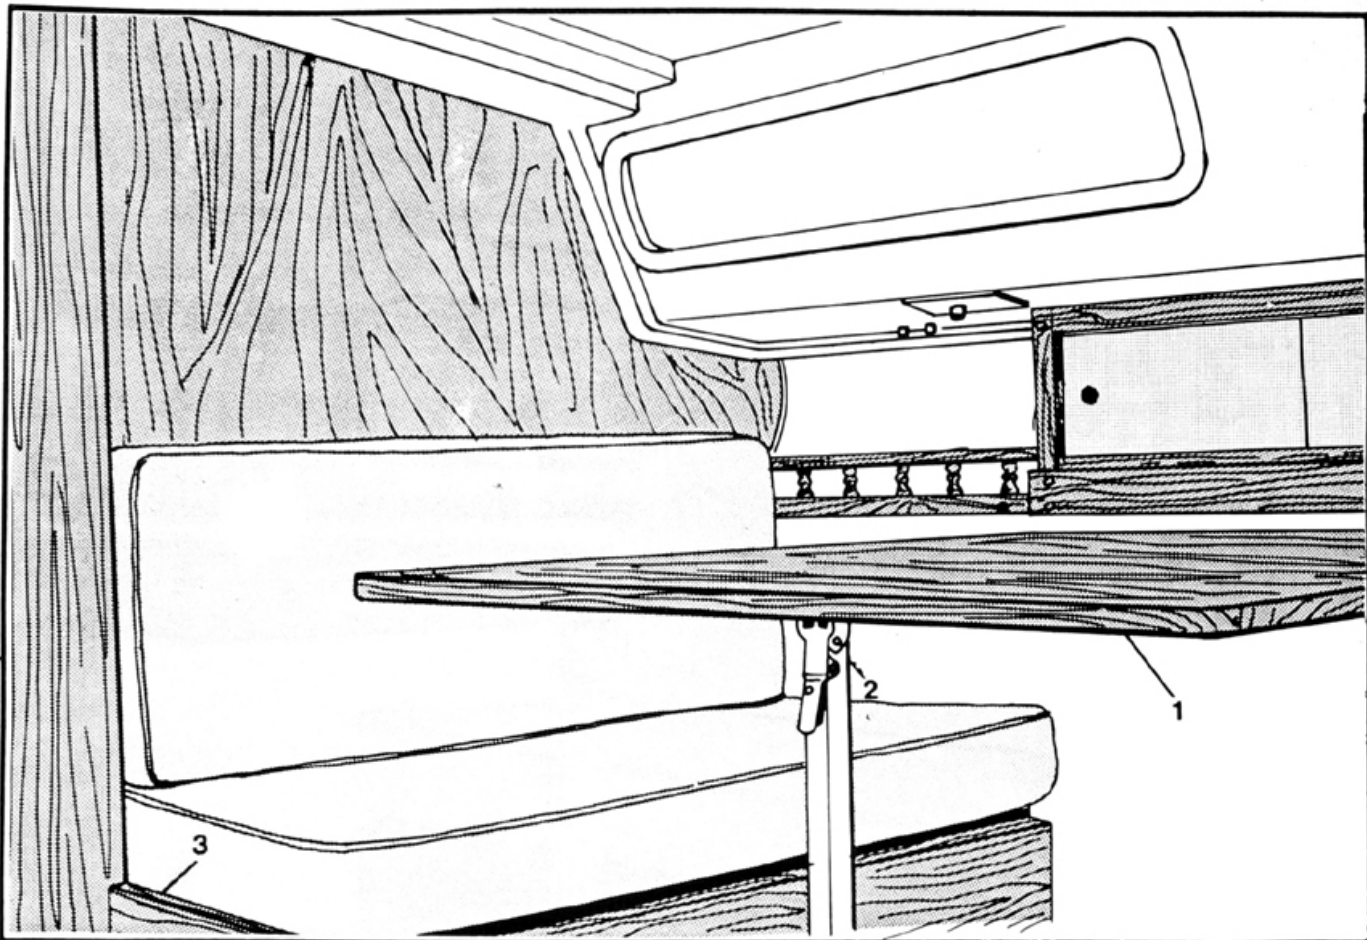

ref.	Part Number	Description	std.	opt.
1	H 44 04 01 450	DINETTE TABLE	1	
2	H 44 04 03 735	TABLE LEG	1	
	H 44 04 03F	FASTENER KIT: (4) #8 x 1/2" PHIL. PHSMS, S.S.	1	
	H 44 04 05 255	MALE BRACKET, ON TABLE, S.S.	2	
	H 44 04 05F	FASTENER KIT: (4) #8 x 1 1/2" PHIL. PHSMS, S.S.	2	
	H 44 04 07 255	FEMALE BRACKET, ON BULKHEAD	2	
	H 44 04 07F	FASTENER KIT: (4) #10 x 1" SLOT. OHSMS, S.S.	2	
3	H 46 01 09 285	FORWARD DINETTE SEAT TRIM, 13 1/2"	1	
	H 46 01 09F	FASTENER KIT: (2) #10 x 1 1/4" SLOT. OHSMS, S.S. (2) #10 FINISH WASHER, S.S.	1	
	H 46 01 11 285	AFT DINETTE SEAT TRIM, 6 1/4"	1	
	H 46 01 11F	FASTENER KIT: (2) #10 x 1 1/4" SLOT. OHSMS, S.S. (2) #10 FINISH WASHER, S.S.	1	
	H 46 01 12 285	AFT DINETTE SEAT TRIM, 12"	1	
	H 46 01 12F	FASTENER KIT: (2) #10 x 1 1/4" SLOT. OHSMS, S.S. (2) #10 FINISH WASHER, S.S.	1	
	H 46 03 13 285	DINETTE INTERIOR PINRAIL, 77" (USED W/O STORAGE SHELF)	1	
	H 46 03 13F	FASTENER KIT: (5) 10 x 1 1/4" SLOT. OHSMS, S.S. (5) FINISH WASHER, S.S.	1